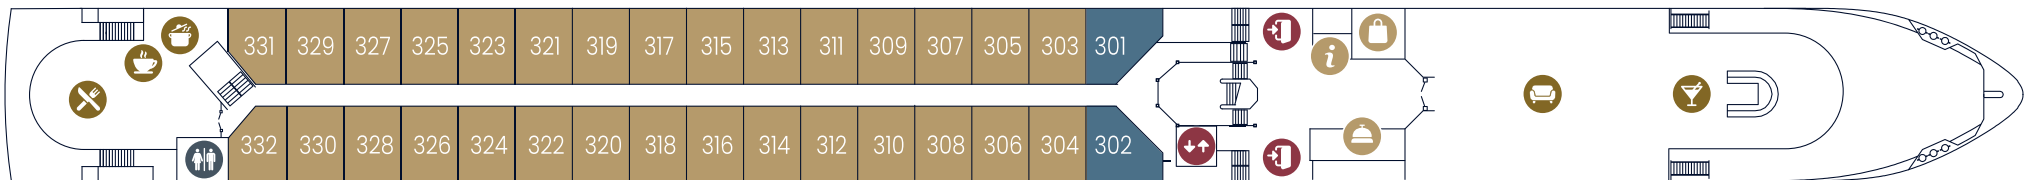

MS VIVA TIARA

Deckplan | Deck plan

Sonnendeck | Sun deck

Diamant Deck | Diamond Deck No. 300

Rubin Deck | Ruby Deck No. 200

Smaragd Deck | Emerald Deck No. 100

Legende

- | | | | |
|-------------|---------------|------------|-----------------------------------|
| Eingang | Bar | Sauna | 2-Bett-Kabine ¹ |
| Aufzug | Bistro | WC | 2-Bett-Kabine ² |
| Rezeption | Panoramasalon | Küche | 2-Bett-Kabine hinten ¹ |
| Travel Desk | Pool | Steuerhaus | Junior Suite ¹ |
| Bordshop | Wellness | Besatzung | |
| Restaurant | | | |

Key

- | | | | |
|----------------|----------------|------------|-------------------------------|
| Entrance | Bar | Sauna | Double Cabin ¹ |
| Elevator | Bistro | Restrooms | Double Cabin ² |
| Reception Desk | Panorama Salon | Kitchen | Double Cabin aft ¹ |
| Travel Desk | Pool | Wheelhouse | Junior Suite ¹ |
| Bordshop | Wellness | Crew | |
| Restaurant | | | |

1) Französischer Balkon 2) Fenster (nicht zu öffnen)

1) French Balcony 2) Fixed Windows