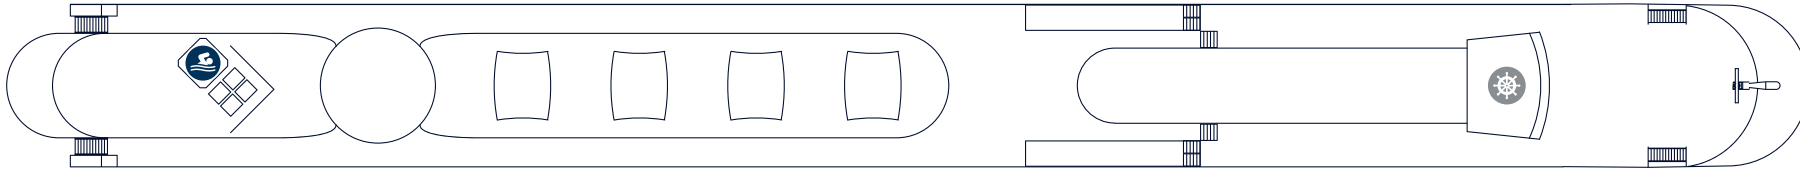

MS VIVA TIARA

Deckplan | Deck plan

Sonnendeck | Sun deck

Diamant Deck | Diamond Deck No. 300

Rubin Deck | Ruby Deck No. 200

Smaragd Deck | Emerald Deck No. 100

Legende

- | | | | |
|-------------|---------------|------------|-----------------------------------|
| Eingang | Bar | Sauna | 2-Bett-Kabine ¹ |
| Aufzug | Bistro | WC | 2-Bett-Kabine ² |
| Rezeption | Panoramasalon | Küche | 2-Bett-Kabine hinten ¹ |
| Travel Desk | Pool | Steuerhaus | Junior Suite ¹ |
| Bordshop | Wellness | Besatzung | |
| Restaurant | | | |

Key

- | | | | |
|----------------|----------------|------------|-------------------------------|
| Entrance | Bar | Sauna | Double Cabin ¹ |
| Elevator | Bistro | Restrooms | Double Cabin ² |
| Reception Desk | Panorama Salon | Kitchen | Double Cabin aft ¹ |
| Travel Desk | Pool | Wheelhouse | Junior Suite ¹ |
| Bordshop | Wellness | Crew | |
| Restaurant | | | |